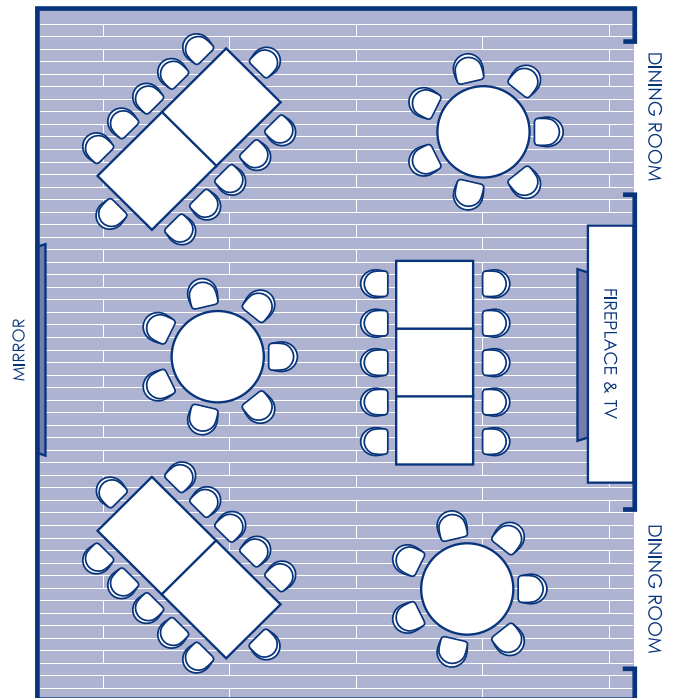

SAMPLE TABLE ARRANGEMENT

U-SHAPE

Seats 10-24

SQUARES & ROUNDS

Seats up to 55 guests

BOARD ROOM STYLE

Seats up to 25 guests

🔪 SAMPLE TABLE ARRANGEMENT 🔪

SEMI PRIVATE OPTIONS

Seats 14* - 18* guests

*DEPENDING ON ARRANGEMENT