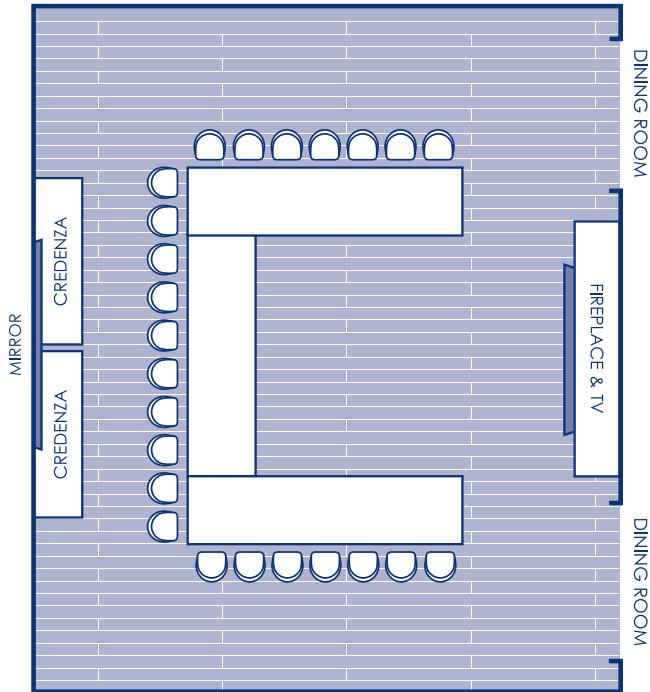

SAMPLE TABLE ARRANGEMENT

U-SHAPE

Seats 10-24

SQUARES & ROUNDS

Seats up to 55 guests

BOARD ROOM STYLE

Seats up to 25 guests

🔪 SAMPLE TABLE ARRANGEMENT 🔪

SEMI PRIVATE OPTIONS

Seats 14* - 18* guests

*DEPENDING ON ARRANGEMENT