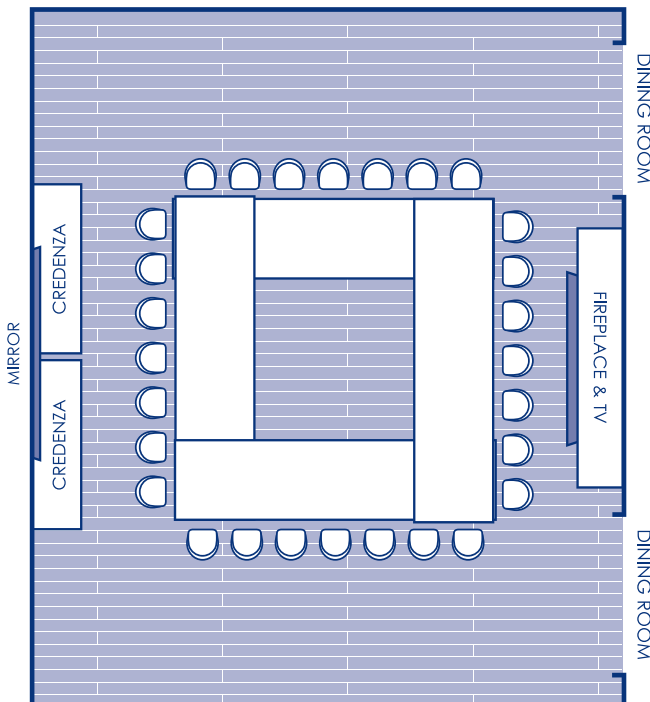

SAMPLE TABLE ARRANGEMENT

U-SHAPE

Seats 10-24

SQUARES & ROUNDS

Seats up to 55 guests

BOARD ROOM STYLE

Seats up to 25 guests

🔪 SAMPLE TABLE ARRANGEMENT 🔪

SEMI PRIVATE OPTIONS

Seats 14* - 18* guests

*DEPENDING ON ARRANGEMENT